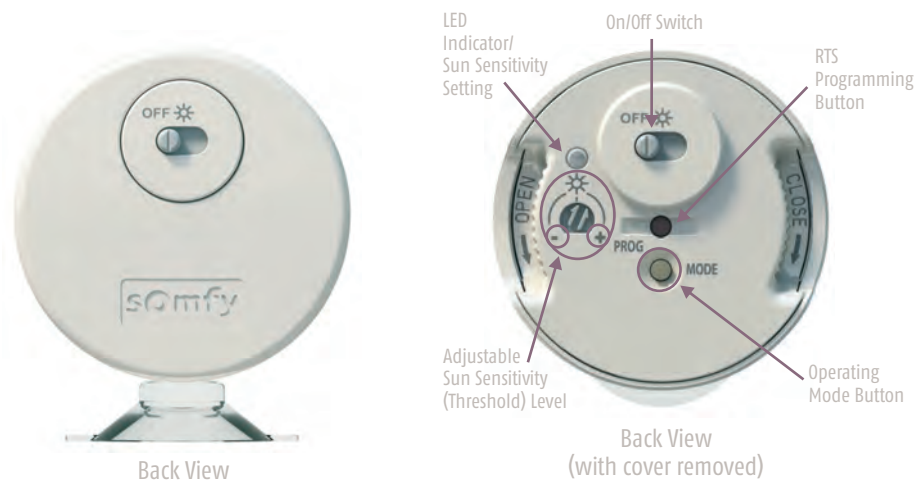

Sunis & Thermo Sunis Indoor WireFree™ RTS Sun Sensors

Automatic
Sun Control

HOME
MOTION BY

somfy®

The latest additions to the Radio Technology Somfy® (RTS) accessory range use the intensity of the sun to provide automatic control of window coverings in the home.

Sunis Indoor WireFree™ RTS Sun Sensor

Part # 9013707

Thermo Sunis Indoor WireFree™ RTS Sun Sensor

Part # 9013708

Sunis Indoor WireFree™ RTS Sun Sensor

As sunlight levels decrease, the Sunis Indoor WireFree™ RTS light sensor automatically adjusts window coverings to the “up” or “my” position in accordance to the user’s programmed sunlight threshold settings.

Sunis Indoor WireFree™ RTS Sun Sensor

As sunlight enters the room, the Sunis Indoor WireFree™ RTS light sensor automatically adjusts window coverings to the “down” or “my” position in accordance to the user’s programmed sunlight threshold settings.

Mounts directly to window glass

Mounts directly to window sill

SPECIFICATIONS

Battery Type:
CR2430 extended life lithium battery
Mounting Configuration:
Window or Sill mount using suction cup (included)
Control:
Radio Technology Somfy® (RTS) compatible
Dimensions:
2.2” diameter