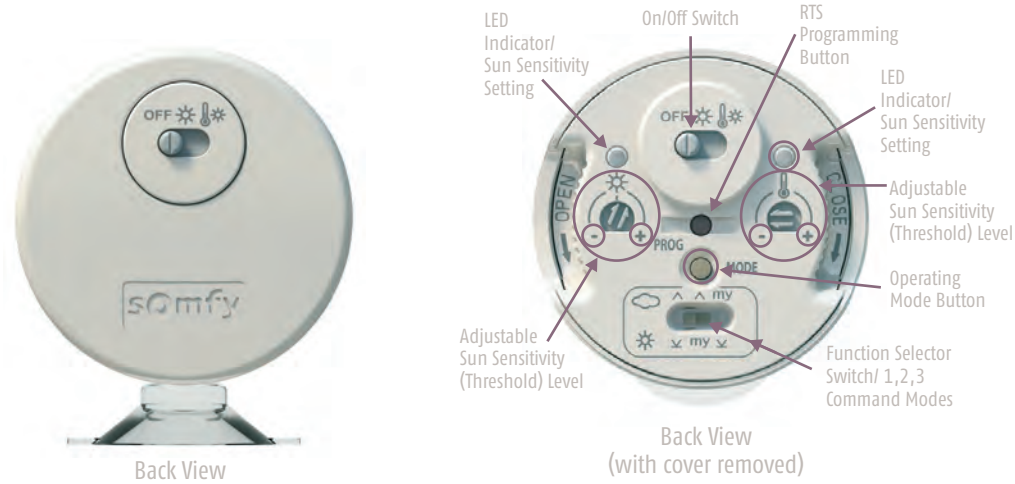

Sunis & Thermo Sunis Indoor WireFree™ RTS Sun Sensors

Automatic
Sun Control

HOME
MOTION BY

somfy®

The latest additions to the Radio Technology Somfy® (RTS) accessory range use the intensity of the sun to provide automatic control of window coverings in the home.

Sunis Indoor WireFree™ RTS Sun Sensor

Part # 9013707

Thermo Sunis Indoor WireFree™ RTS Sun Sensor

Part # 9013708

Sunis Indoor WireFree™ RTS Sun Sensor

As sunlight levels decrease, the Sunis Indoor WireFree™ RTS light sensor automatically adjusts window coverings to the “up” or “my” position in accordance to the user’s programmed sunlight threshold settings.

Sunis Indoor WireFree™ RTS Sun Sensor

As sunlight enters the room, the Sunis Indoor WireFree™ RTS light sensor automatically adjusts window coverings to the “down” or “my” position in accordance to the user’s programmed sunlight threshold settings.

Mounts directly to window glass

Mounts directly to window sill

SPECIFICATIONS

Battery Type:
CR2430 extended life lithium battery
Mounting Configuration:
Window or Sill mount using suction cup (included)
Control:
Radio Technology Somfy® (RTS) compatible
Dimensions:
2.2” diameter